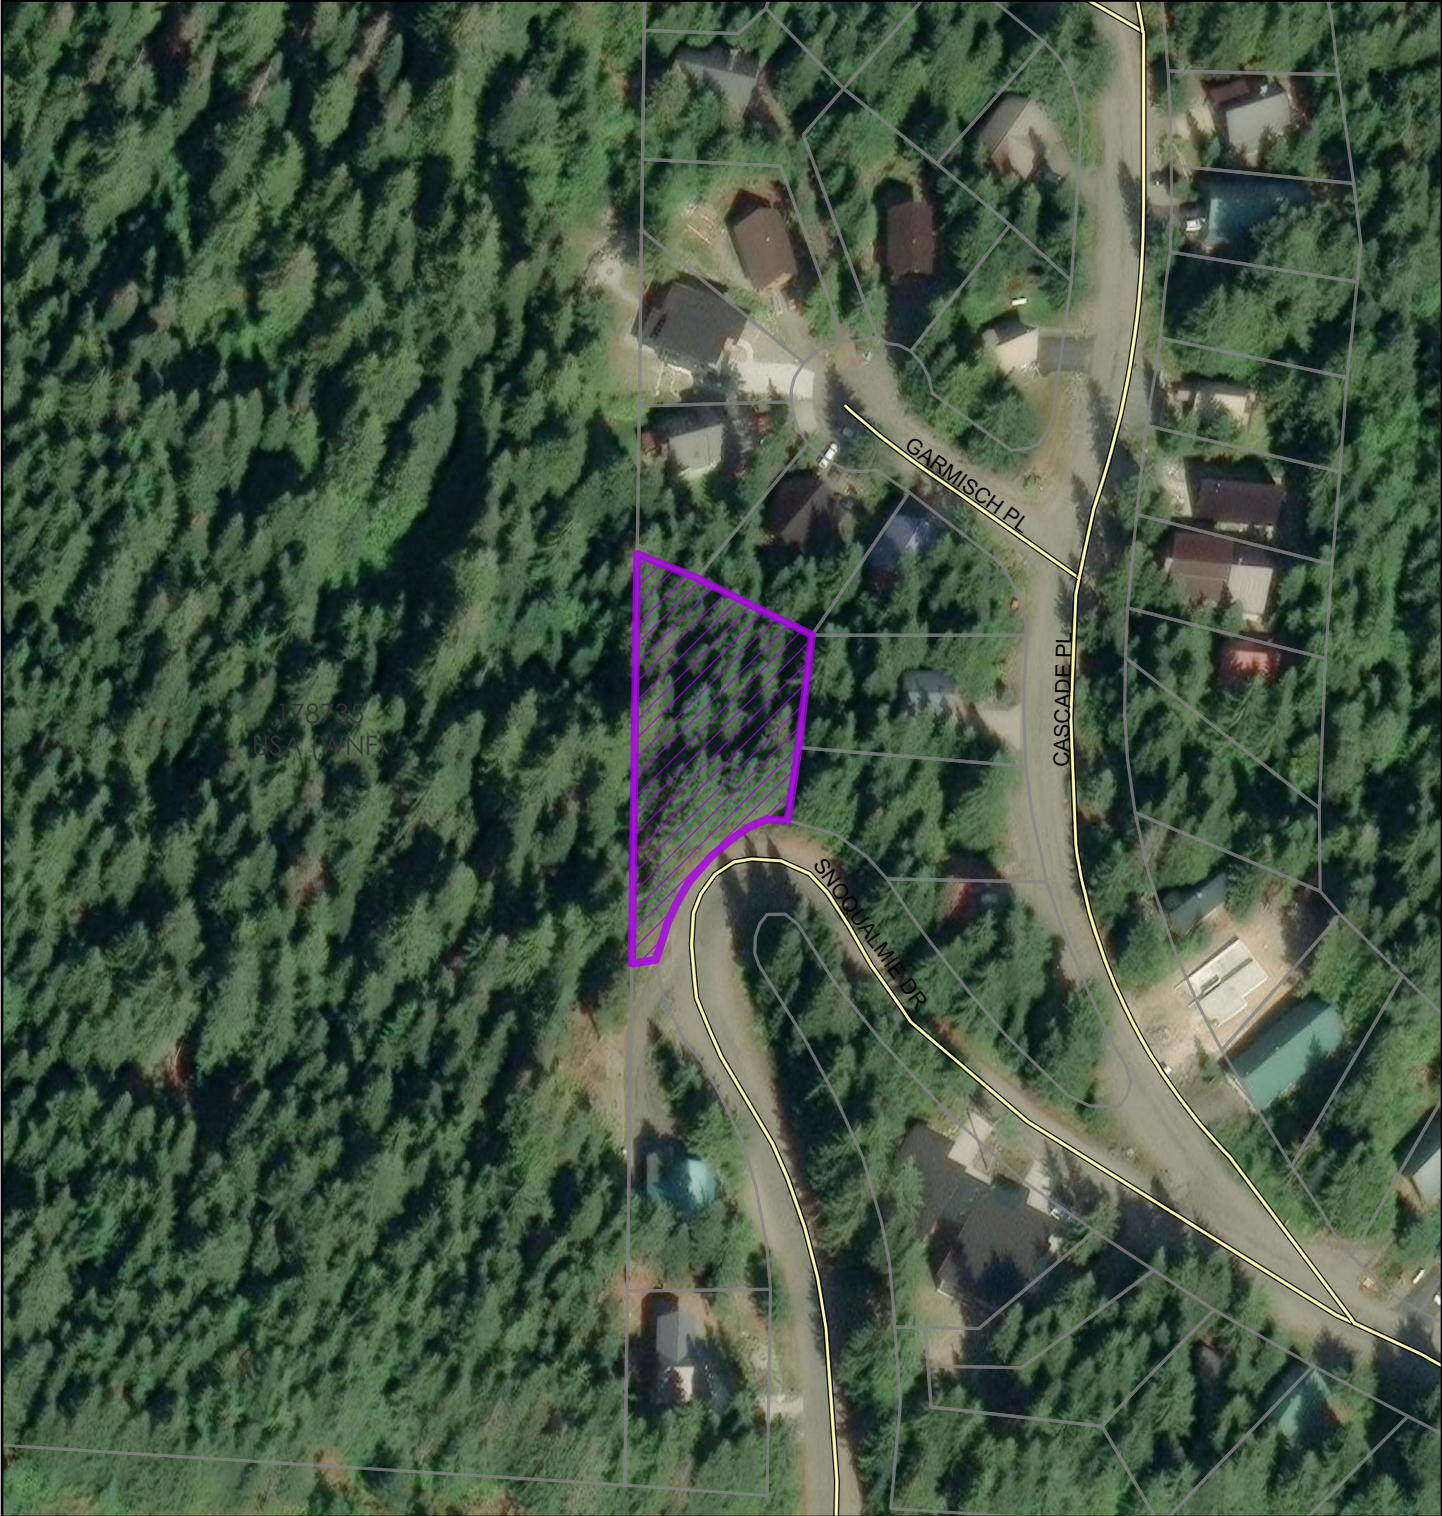

RU-26-00001 Pazaruski

<h2>Aerial View</h2>	
Microsoft, Vantor, Vantor	<h1>2026</h1>
Coordinate System: NAD 1983 StatePlane Washington South FIPS 4602 Feet	
